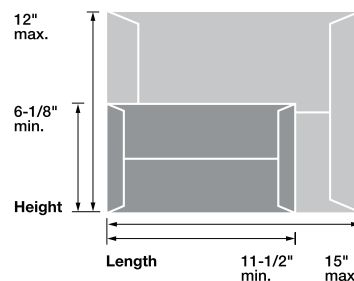

Large Envelopes (Flats)

Rivkind Associates
1735 Turnpike Street
Stoughton, MA 02072

Phone: 800.244.2650
Phone: 781.344.2650
Fax: 781.341.3396

Email: info@rivkind.com
Web: www.rivkind.com

Standard Mail Regular – Letters

	Entry Discount	Carrier Route^{1,2}			Automation²			
		Saturation	High Density	Basic	5-Digit	3-Digit	AADC	Mixed AADC
Letters weighing 3.3 oz. or less per piece price	None DNDC DSCF DDU	$0.185 0.152 0.142 -	$0.199 0.166 0.156 -	$0.271 0.238 0.228 -	$0.242 0.209 0.199 -	$0.260 0.227 0.217 -	$0.262 0.229 0.219 -	$0.278 0.245 - -

Standard Mail Regular – Flats

	Entry Discount	Carrier Route^{1,2}			Automation^{1,2}				Nonautomation¹			
		Saturation³	High Density	Basic	5-Digit	3-Digit	ADC	Mixed ADC	5-Digit	3-Digit	ADC	Mixed ADC
Flats weighing 3.3 oz. or less per piece price	None DNDC DSCF DDU	$0.197 0.164 0.154 0.145	$0.224 0.191 0.181 0.172	$0.271 0.238 0.228 0.219	$0.353 0.320 0.310 -	$0.438 0.405 0.395 -	$0.494 0.461 0.451 -	$0.504 0.471 - -	$0.388 0.355 0.345 -	$0.470 0.437 0.427 -	$0.528 0.495 0.485 -	$0.561 0.528 - -

Standard Mail Nonprofit – Letters

	Entry Discount	Carrier Route^{1,2}			Automation²			
		Saturation	High Density	Basic	5-Digit	3-Digit	AADC	Mixed AADC
Letters weighing 3.3 oz. or less per piece price	None DNDC DSCF DDU	$0.111 0.078 0.068 -	$0.125 0.092 0.082 -	$0.194 0.161 0.151 -	$0.130 0.097 0.087 -	$0.148 0.115 0.105 -	$0.150 0.117 0.107 -	$0.166 0.133 - -

Standard Mail Nonprofit – Flats

	Entry Discount	Carrier Route^{1,2}			Automation^{1,2}				Nonautomation¹			
		Saturation³	High Density	Basic	5-Digit	3-Digit	ADC	Mixed ADC	5-Digit	3-Digit	ADC	Mixed ADC
Flats weighing 3.3 oz. or less per piece price	None DNDC DSCF DDU	$0.122 0.089 0.079 0.070	$0.149 0.116 0.106 0.097	$0.194 0.161 0.151 0.142	$0.214 0.181 0.171 -	$0.290 0.257 0.247 -	$0.346 0.313 0.303 -	$0.356 0.323 - -	$0.251 0.218 0.208 -	$0.332 0.299 0.289 -	$0.380 0.347 0.337 -	$0.413 0.380 - -