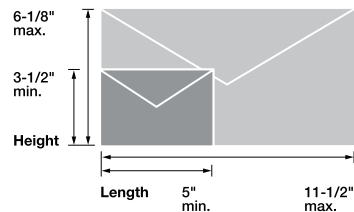

Postage Rate Reference Guide - Effective January 22, 2012

To view the complete list of new rates and fees, go to www.usps.com/prices

First-Class Mail – Commercial Letters & Cards

Weight Not Over (ounces)	Automation¹				Machinable	Nonmachinable
	5-Digit	3-Digit	AADC	Mixed AADC	Presorted²	Presorted
1	$0.350	$0.374	$0.374	$0.404	$0.424	$0.624
2	0.350	0.374	0.374	0.404	0.424	0.624
3	0.600	0.624	0.624	0.654	0.674	0.874
3.5	0.725	0.749	0.749	0.779	0.799³	0.999
Postcard⁴	0.229	0.243	0.244	0.255	0.280	-

First-Class Mail – Commercial Flats

Weight Not Over (ounces)¹	Automation²				Machinable
	5-Digit	3-Digit	ADC	Mixed ADC	Presorted
1	$0.400	$0.574	$0.630	$0.730	$0.762
2	0.570	0.744	0.800	0.900	0.932
3	0.740	0.914	0.970	1.070	1.102
4	0.910	1.084	1.140	1.240	1.272
5	1.080	1.254	1.310	1.410	1.442
6	1.250	1.424	1.480	1.580	1.612
7	1.420	1.594	1.650	1.750	1.782
8	1.590	1.764	1.820	1.920	1.952
9	1.760	1.934	1.990	2.090	2.122
10	1.930	2.104	2.160	2.260	2.292
11	2.100	2.274	2.330	2.430	2.462
12	2.270	2.444	2.500	2.600	2.632
13	2.440	2.614	2.670	2.770	2.802

First-Class Mail – Single-Piece Rates & Size Specifications

Weight Not Over (ounces)	Letters¹	Flats²	Parcels³
1	$0.45	$0.90	$1.95
2	0.65	1.10	1.95
3	0.85	1.30	1.95
3.5⁴	1.05	-	-
4	--	1.50	2.12
5	--	1.70	2.29
6	--	1.90	2.46
7	--	2.10	2.63
8	--	2.30	2.80
9	--	2.50	2.97
10	--	2.70	3.14
11	--	2.90	3.31
12	--	3.10	3.48
13	--	3.30	3.65
Postcard⁵	$0.32		
Nonmachinable Surcharge (Letters Only)¹	0.20		

Postcards

Letters

Large Envelopes (Flats)

Rivkind Associates
1735 Turnpike Street
Stoughton, MA 02072

Phone: 800.244.2650
Phone: 781.344.2650
Fax: 781.341.3396

Email: info@rivkind.com
Web: www.rivkind.com

Standard Mail Regular – Letters